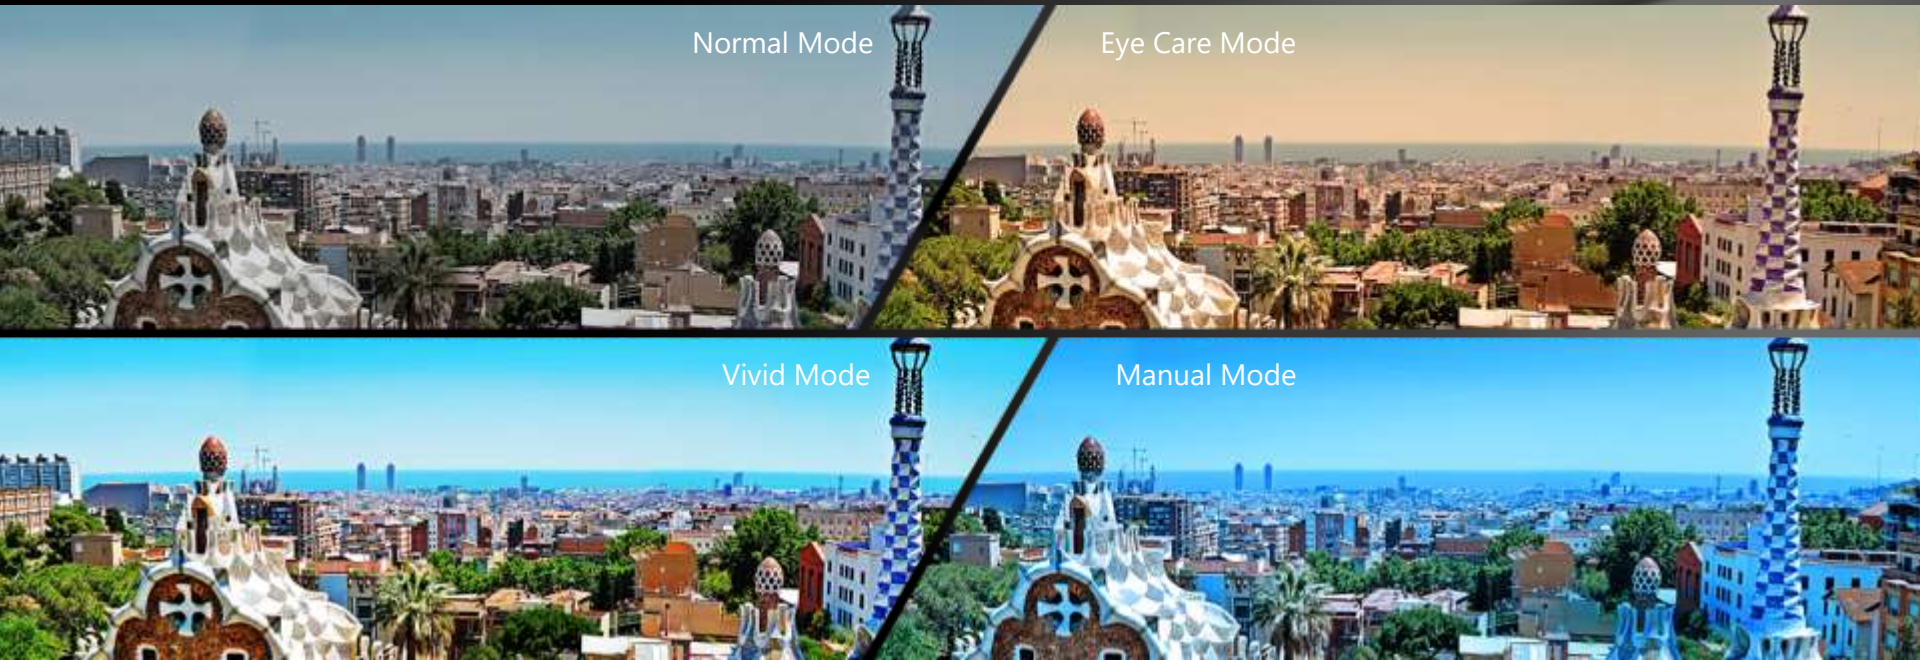

Splendid: Super Optimized Color

ASUS Splendid is a combination of factory-applied display corrections and software tuning that ensures consistent, accurate colors.

For easy configuration, ASUS Splendid has four one-click preset modes that are optimized for different types of content. Additionally, Manual mode lets you adjust the display to suit your own needs and preferences.