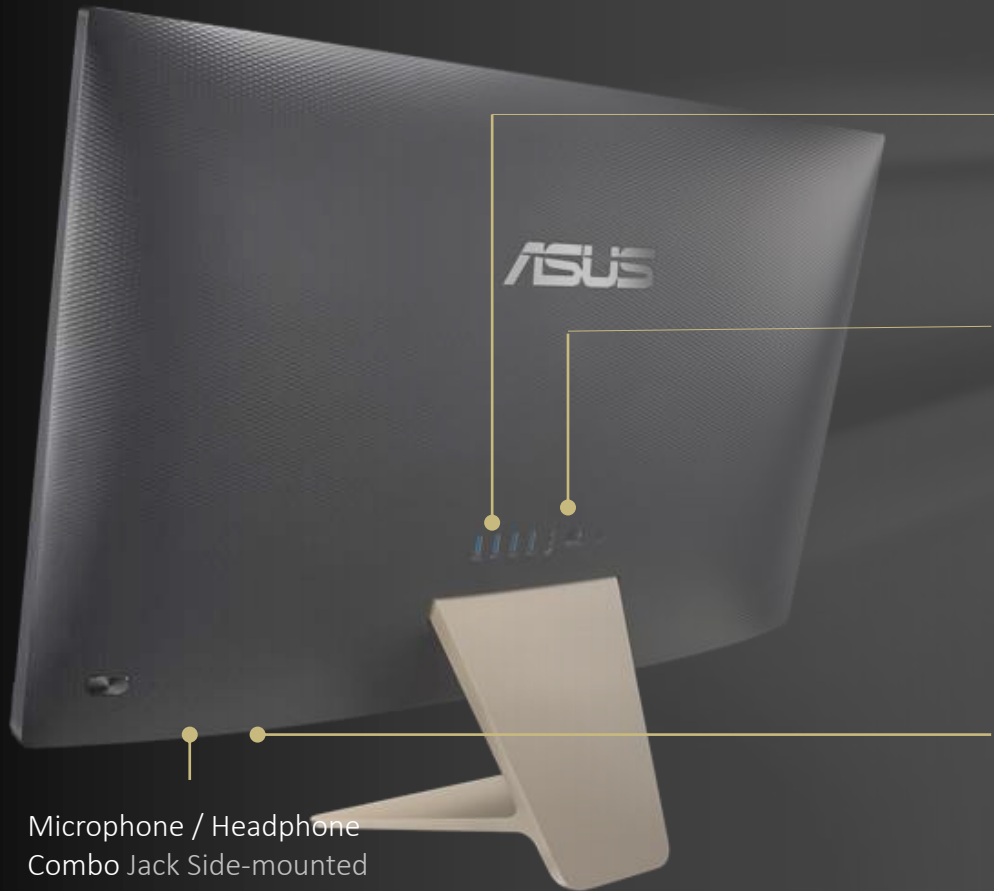

ASUS Audio Wizard

ASUS Vivo AiO™ V241 | Product Appendix

Friendly, Extensive I/O access

Four ultra-fast USB 3.1 Gen 1 and one HDMI ports gathering together on the back provide extensive and friendly I/O access and also keep all cables in one place.

Microphone / Headphone
Combo Jack Side-mounted
for your convenience.

Ultra -fast USB 3.1 Gen1 X 4
SuperSpeed USB 3.1 Gen 1
provides data transfer rates that
are up to 10 times faster than
USB 2.0.

HDMI Out port
The HDMI-out port allows easy
connection to a large screen HD
television or other monitor

HDMI In Port
The HDMI-in port that lets you hook up
video and audio from any, giving you an
amazing big-screen experience.

USB 2.0 x 1
USB 2.0 port locates at the bottom edge
of the screen for your convenience.