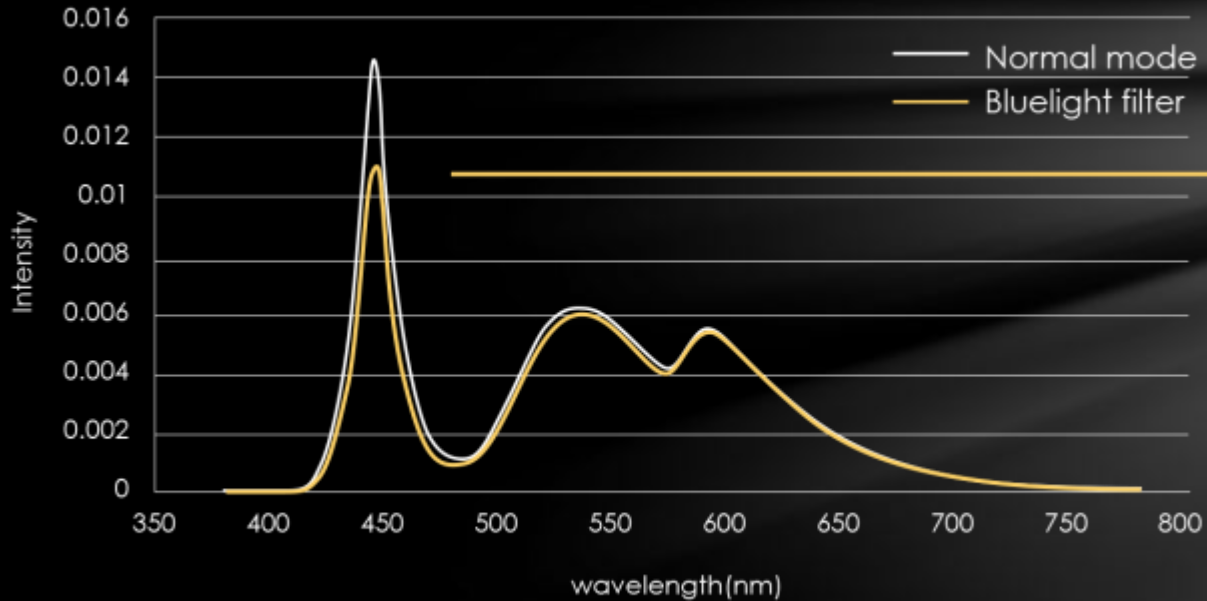

ASUS Eye Care Technology

Reduces blue light levels by up to 30% for comfortable reading

ASUS Eye Care Mode reduces blue light levels by up to 30% in white hues